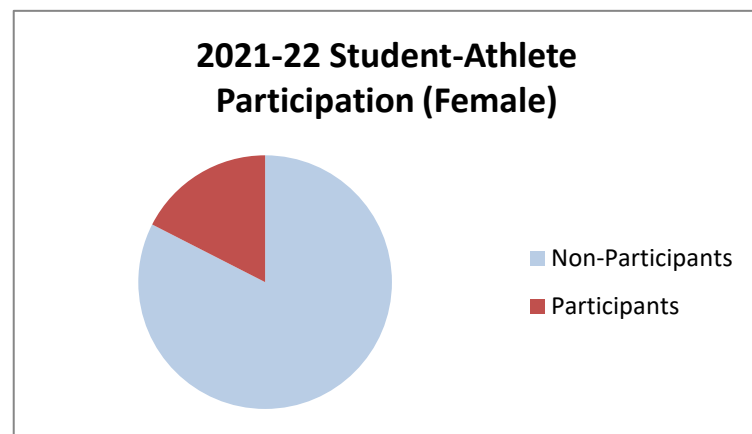

Girls Sports offerings:

	7th grade	8th grade
Basketball	11	9
Cross Country	13	7
Track & Field	14	11
Volleyball	14	14
Wrestling (Coed)	1	2