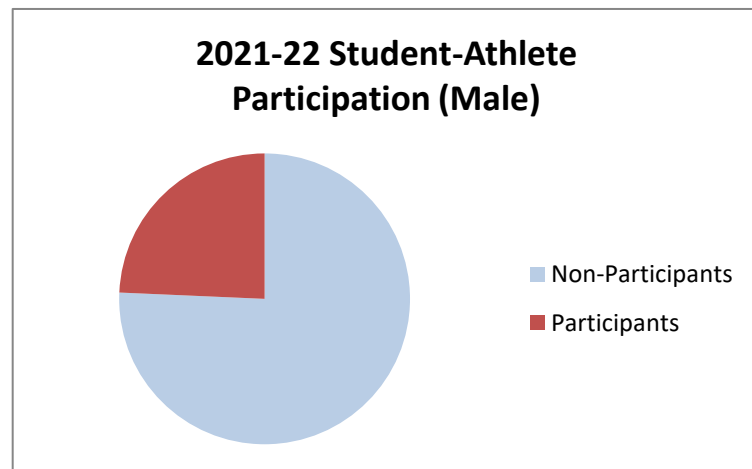

**Middle School
ED Code 221.9**

School Year	School Name	CIF Section	School City	Public or Private School?	Total Enrollment	Male Students	Female Students	Total Participants* (male)	Total Participants* (female)
2021-22	Harriet Eddy Middle School	San Joaquin	Elk Grove	Public	1094	543	549	132	96

Boys Sports offerings:

	7th grade	8th grade
Basketball	14	15
Cross Country	18	12
Track & Field	21	13
Volleyball	10	14
Wrestling (Coed)	9	6